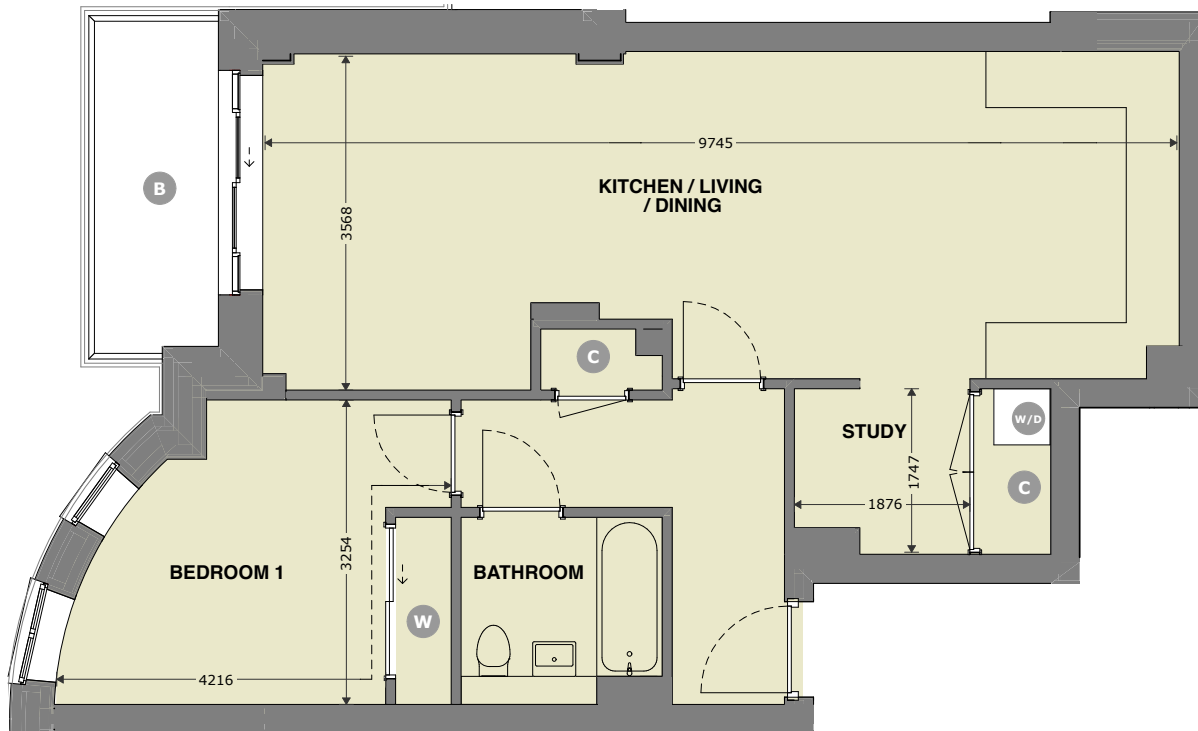

# One Bedroom Apartment

ROOMS	SIZE (M)	SIZE (FT)
Kitchen / Living / Dining	3568mm x 9745mm	11'8" x 31'11" (max)
Bedroom One	3254mm x 4216mm	10'8" x 13'10" (max)
Study	1747mm x 1876mm	5'8" x 6'1" (max)

First floor - Type J  
Total Area: 63.2sqm / 680sqft

**APARTMENT 16 WEST CLIFF MANSIONS,  
2 HAHNEMANN ROAD, BOURNEMOUTH, BH2 5FB LEVEL**

J 1.9 01

Note: Window and Balcony configuration may vary depending on plot

W WARDOBE W/D WASHER/DRYER C CUPBOARD B BALCONY T TERRACE G GATE | DENOTES BALCONY ABOVE