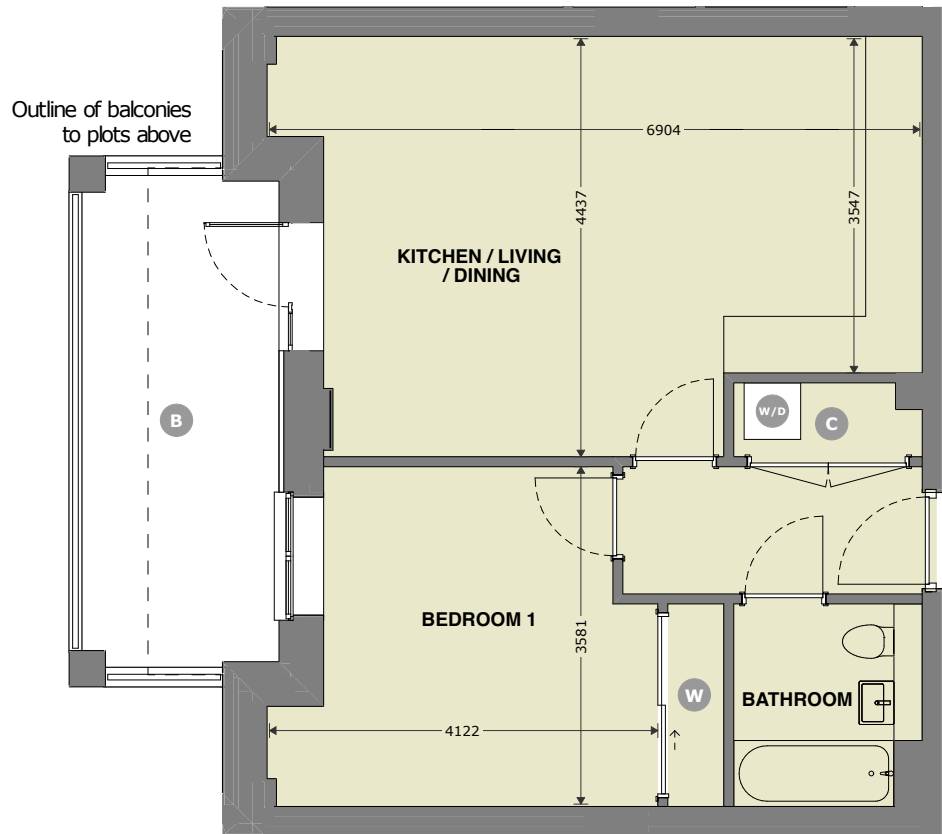

One Bedroom Apartment

ROOMS	SIZE (M)	SIZE (FT)
Kitchen / Living / Dining	4437mm x 6904mm	14'7" x 22'8" (max)
Bedroom One	3581mm x 4122mm	11'9" x 13'6" (max)

First floor - Type I
Total Area: 52.4sqm / 564sqft

**APARTMENT 14 WEST CLIFF MANSIONS,
2 HAHNEMANN ROAD, BOURNEMOUTH, BH2 5FB LEVEL**

I 1.7 01

Note: Window and Balcony configuration may vary depending on plot

- W** WARDOBE
- W/D** WASHER/DRYER
- C** CUPBOARD
- B** BALCONY
- T** TERRACE
- G** GATE
- DENOTES BALCONY ABOVE